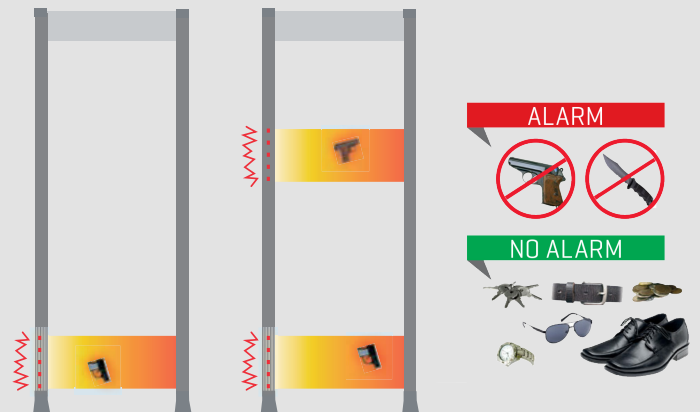

VISUAL ALARM ZONE INDICATION

Single & multiple location of the metal mass detected

UNDER THE ALARM THRESHOLD

- Small metal mass
- Medium metal mass

OVER THE ALARM THRESHOLD

- Medium metal mass
- Large metal mass

Green and red metering signals proportional to the metal mass detected