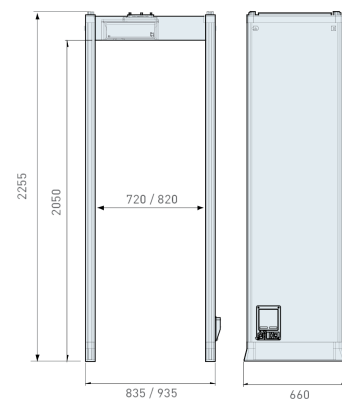

DIMENSIONS

HTDS

Parc d'Activités du Moulin de Massy - 3 rue du Saule Trapu

BP246 - 91882 Massy Cedex France

Tel : +33 (0) 1 64 86 28 28 - Fax : +33 (0) 1 69 07 69 54 - info@htds.fr - www.htds.fr

HTDS Algeria: +213 232 384 01/02

HTDS Morocco: +212 222 749 59

HTDS Egypt: +202 229 053 06

HTDS Lybia: +218 91 69 50 70 8

HTDS Madagascar: +261 34 40 664 72

HTDS Tunisia: +216 70 836 961