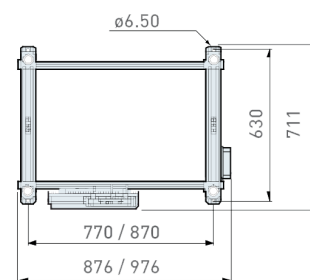

DIMENSIONS

HTDS

Parc d'Activités du Moulin de Massy - 3 rue du Saule Trapu

BP246 - 91882 Massy Cedex France

Tel : +33 (0) 1 64 86 28 28 - Fax : +33 (0) 1 69 07 69 54 - info@htds.fr - www.htds.fr

HTDS Algeria: +213 232 384 01/02

HTDS Morocco: +212 222 749 59

HTDS Egypt: +202 229 053 06

HTDS Lybia: +218 91 69 50 70 8

HTDS Madagascar: +261 34 40 664 72

HTDS Tunisia: +216 70 836 961