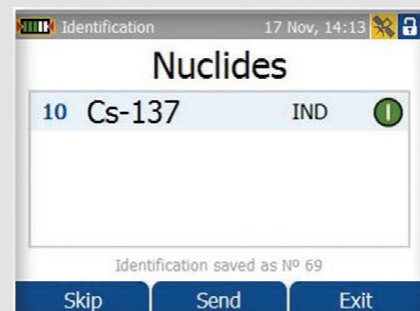

HTDS

Parc d'Activités du Moulin de Massy - 3 rue du Saule Trapu
BP246 - 91882 Massy Cedex France

Tel : +33 (0) 1 64 86 28 28 - Fax : +33 (0) 1 69 07 69 54 - info@htds.fr - www.htds.fr

HTDS Algeria : +213 232 384 01/02

HTDS Morocco : +212 222 749 59

HTDS Egypt : +202 229 053 06

HTDS Lybia : +218 91 69 50 70 8

HTDS Madagascar : +261 326 170 443

HTDS Tunisia : +216 70 836 961