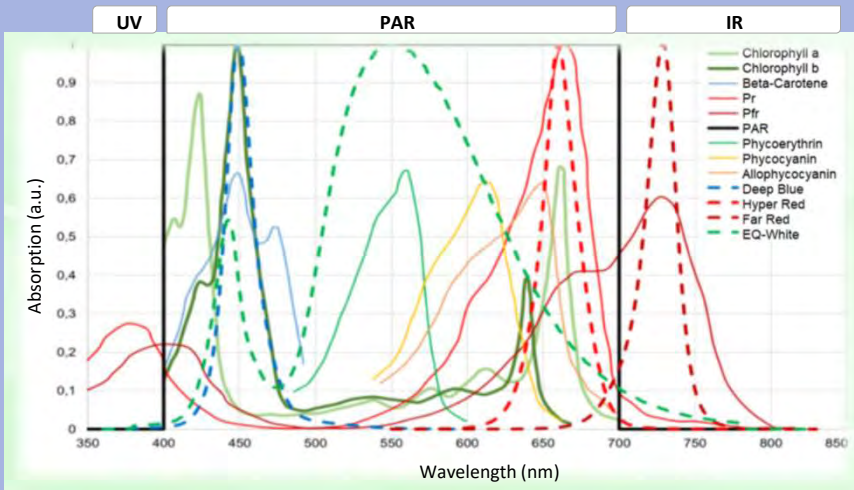

# HORTICULTURE

In-between Plants

Ceiling Top Lighting

Vertical Farming

## Absorption Spectrum of Plants

## EMC 2835 - 0.2W

Colour      PC Colour      PC White

**Applications:**

- LED Tube
- Small Application