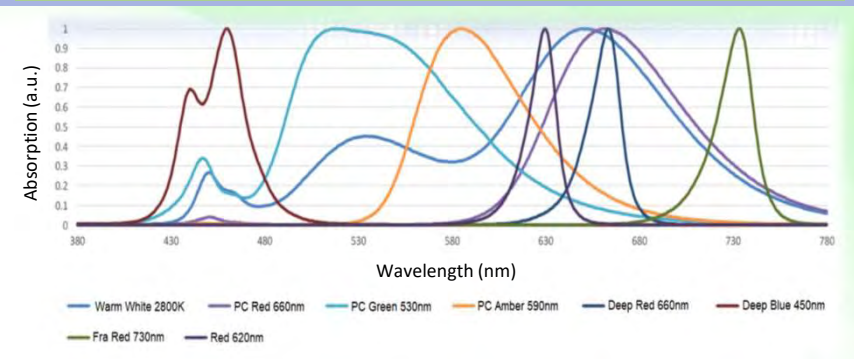

LED Spectrum Solutions

EMC 5050 - 2W

Deep Blue   PC Colour   PC White

Applications:

- High Power Ceiling Lamp
- High Bay